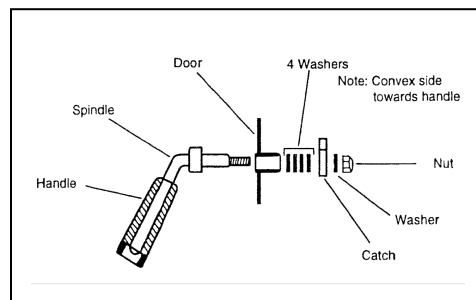

Ph: 0800 161 161

EUROFIRE

- Model shown is from between 1997 and 2002
- 3mm Firebox construction
- Prior to 1997 the air slide arrangement was different – Manual slide not rotary control.
- Door was flat and not sloped as this one is and door handle was as shown here.