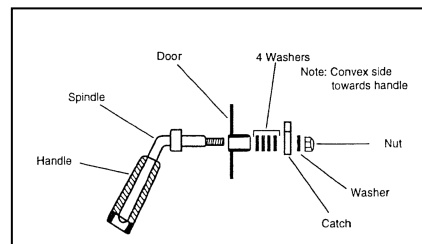

- Firebricks, Roof Baffles and Secondary air tubes are the same in Fiorenzi and Eurofire models.
- Door Glass and retaining method changed between models.
- Large range of colours: Matt Black, Green, Brown and White – shown here.

Parts:

KWF299-6101	KENT BRICK PACK: FIORENZI FIAMMA EURO
KWF299-6240	KENT DOOR GLASS TAPE 2M (PGTB3-25BLK)
KWF299-6241	KENT DOOR ROPE 2M (PGS10 13MM WHITE)
KWF299-6289	KENT AIRTUBE SPACER FZ FM EU
KWF299-6290	KENT AIRTUBE SPACER PINS:FIO FIA TF LOG
KWF299-6436	KENT AIRTUBE SS FZ FM EU
KWF299-6291	KENT BAFFLE CA SUIT: FIOR FIAMMA
KWF299-6198	KENT AIR CONTROL KNOB BLK 97+ BAKELITE
KWF299-6735	KENT DOOR GLASS WITH TAPE 97+ CA 394X223
KWF299-6117	KENT DOOR HANDLE KNOB BLACK NEW STYLE
KWF299-6817	KENT GLASS RETAINER 97+ FIAMMA EUROFIRE
KWF299-6446	KENT GLASS RETAINER WD 97+
KWF299-6450	KENT WASHER BLACK DOOR HANDLE ASSY 97+
KWF299-6451	KENT WASHER CAF DOOR HANDLE ASSY 97+
KWF299-6203	KENT WASHER SS 3/8 WAVEY DOOR HANDLE ASS
KWF299-6273	KENT GLASS RETAINER CLIP FOR PRE 97