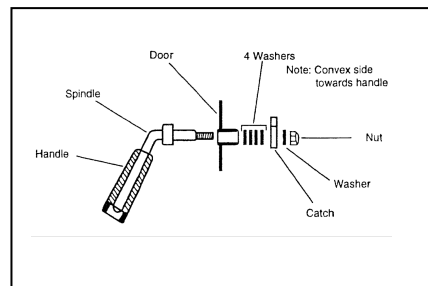

- Firebricks, Roof Baffles and Secondary air tubes are the same in both models.
- Door Glass and retaining method changed between models.

Parts:

KWF299-6240	KENT DOOR GLASS TAPE 2M (PGTB3-25BLK)
KWF299-6241	KENT DOOR ROPE 2M (PGS10 13MM WHITE)
KWF299-6290	KENT AIRTUBE SPACER PINS:FIO FIA TF LOG
KWF299-6273	KENT GLASS RETAINER CLIP FOR PRE 97
KWF299-6249	KENT GLASS RETAINER WIDE DOOR PRE 97
KWF299-6117	KENT DOOR HANDLE KNOB BLACK NEW STYLE
KWF298-6100	KENT BRICK PACK: TILEFIRE, SHERWOOD, LOGFIRE
KWF299-6257	KENT AIRTUBE SPACER SUIT: TILE; LOGFIRE
KWF299-6437	KENT AIRTUBE TF SH LF SS
KWF299-6271	KENT BAFFLE CA ROOF DWG 4561